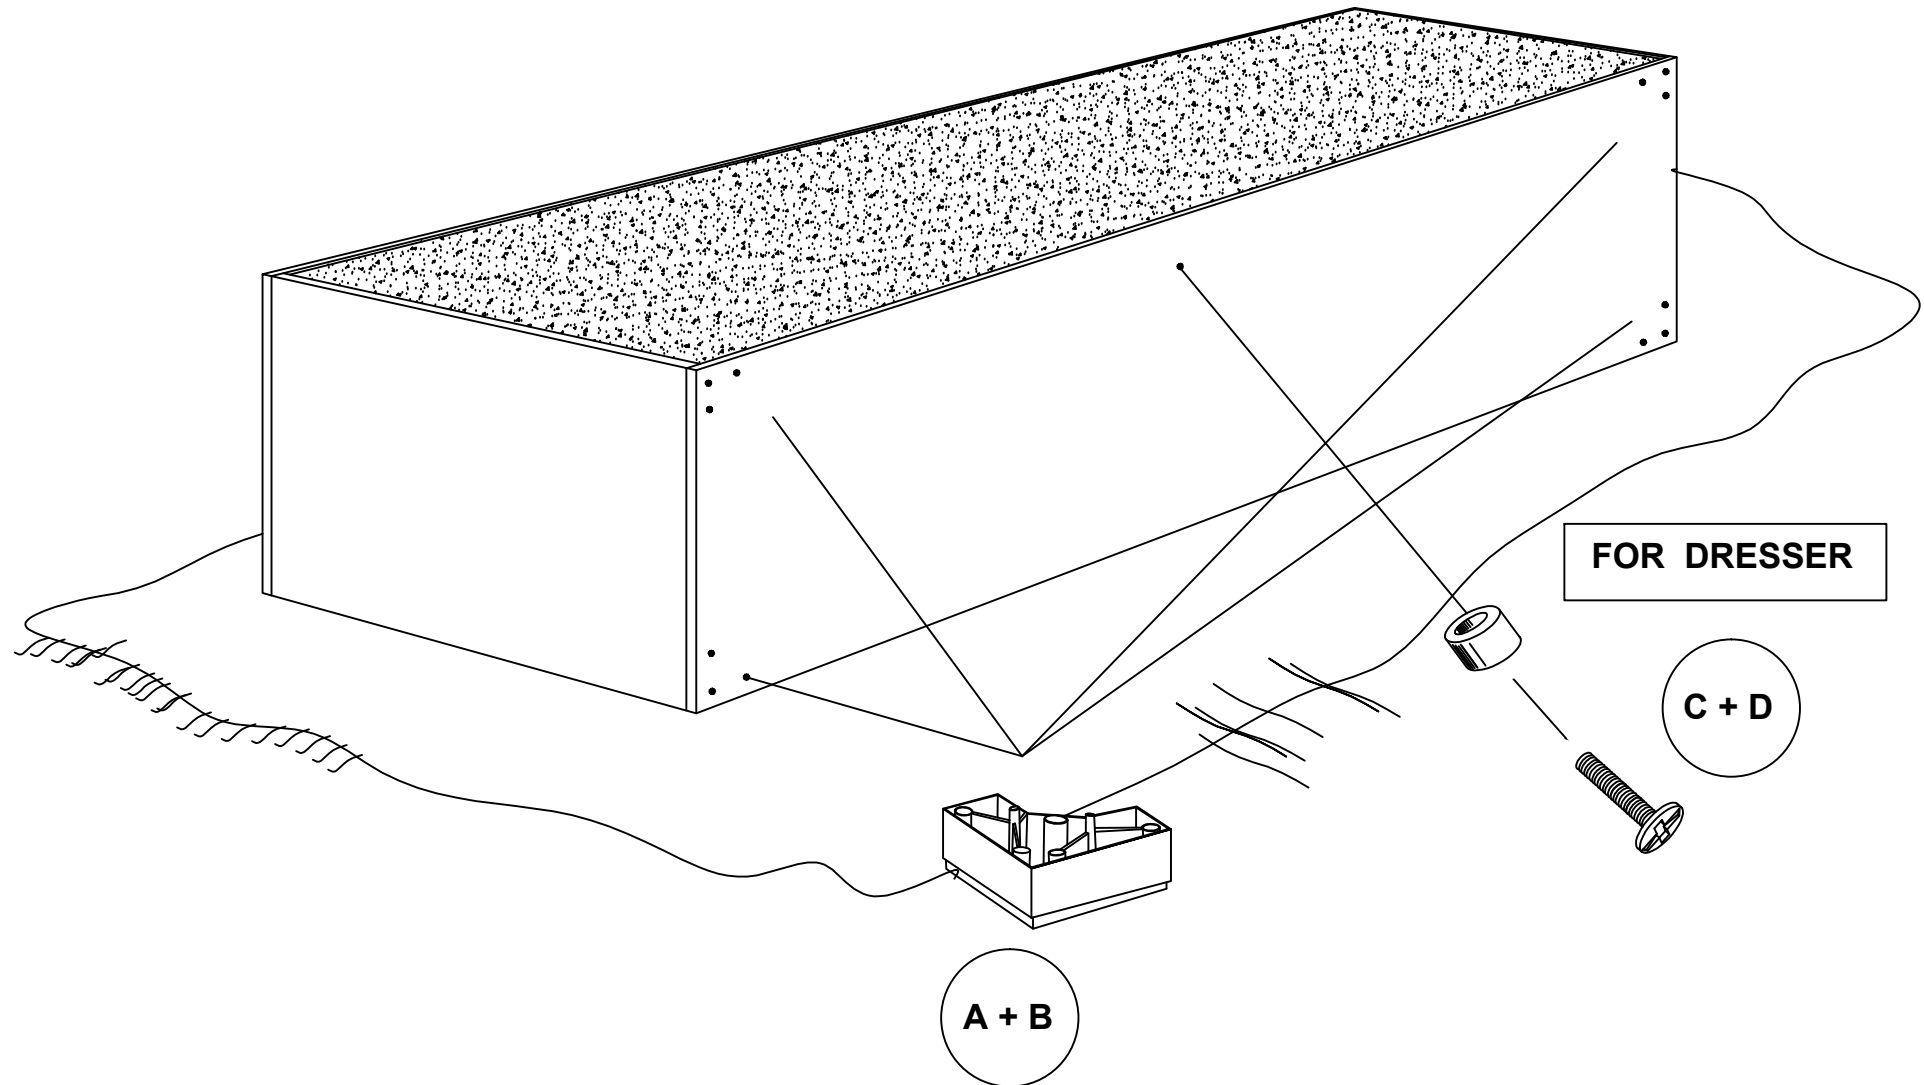

Assembling

**NIGHT TABLE- DRESSER
CHEST OF DRAWERS**

Mod. ETHAN

15
Min.

MADE IN ITALY

Assembling

DRESSER

15
Min.