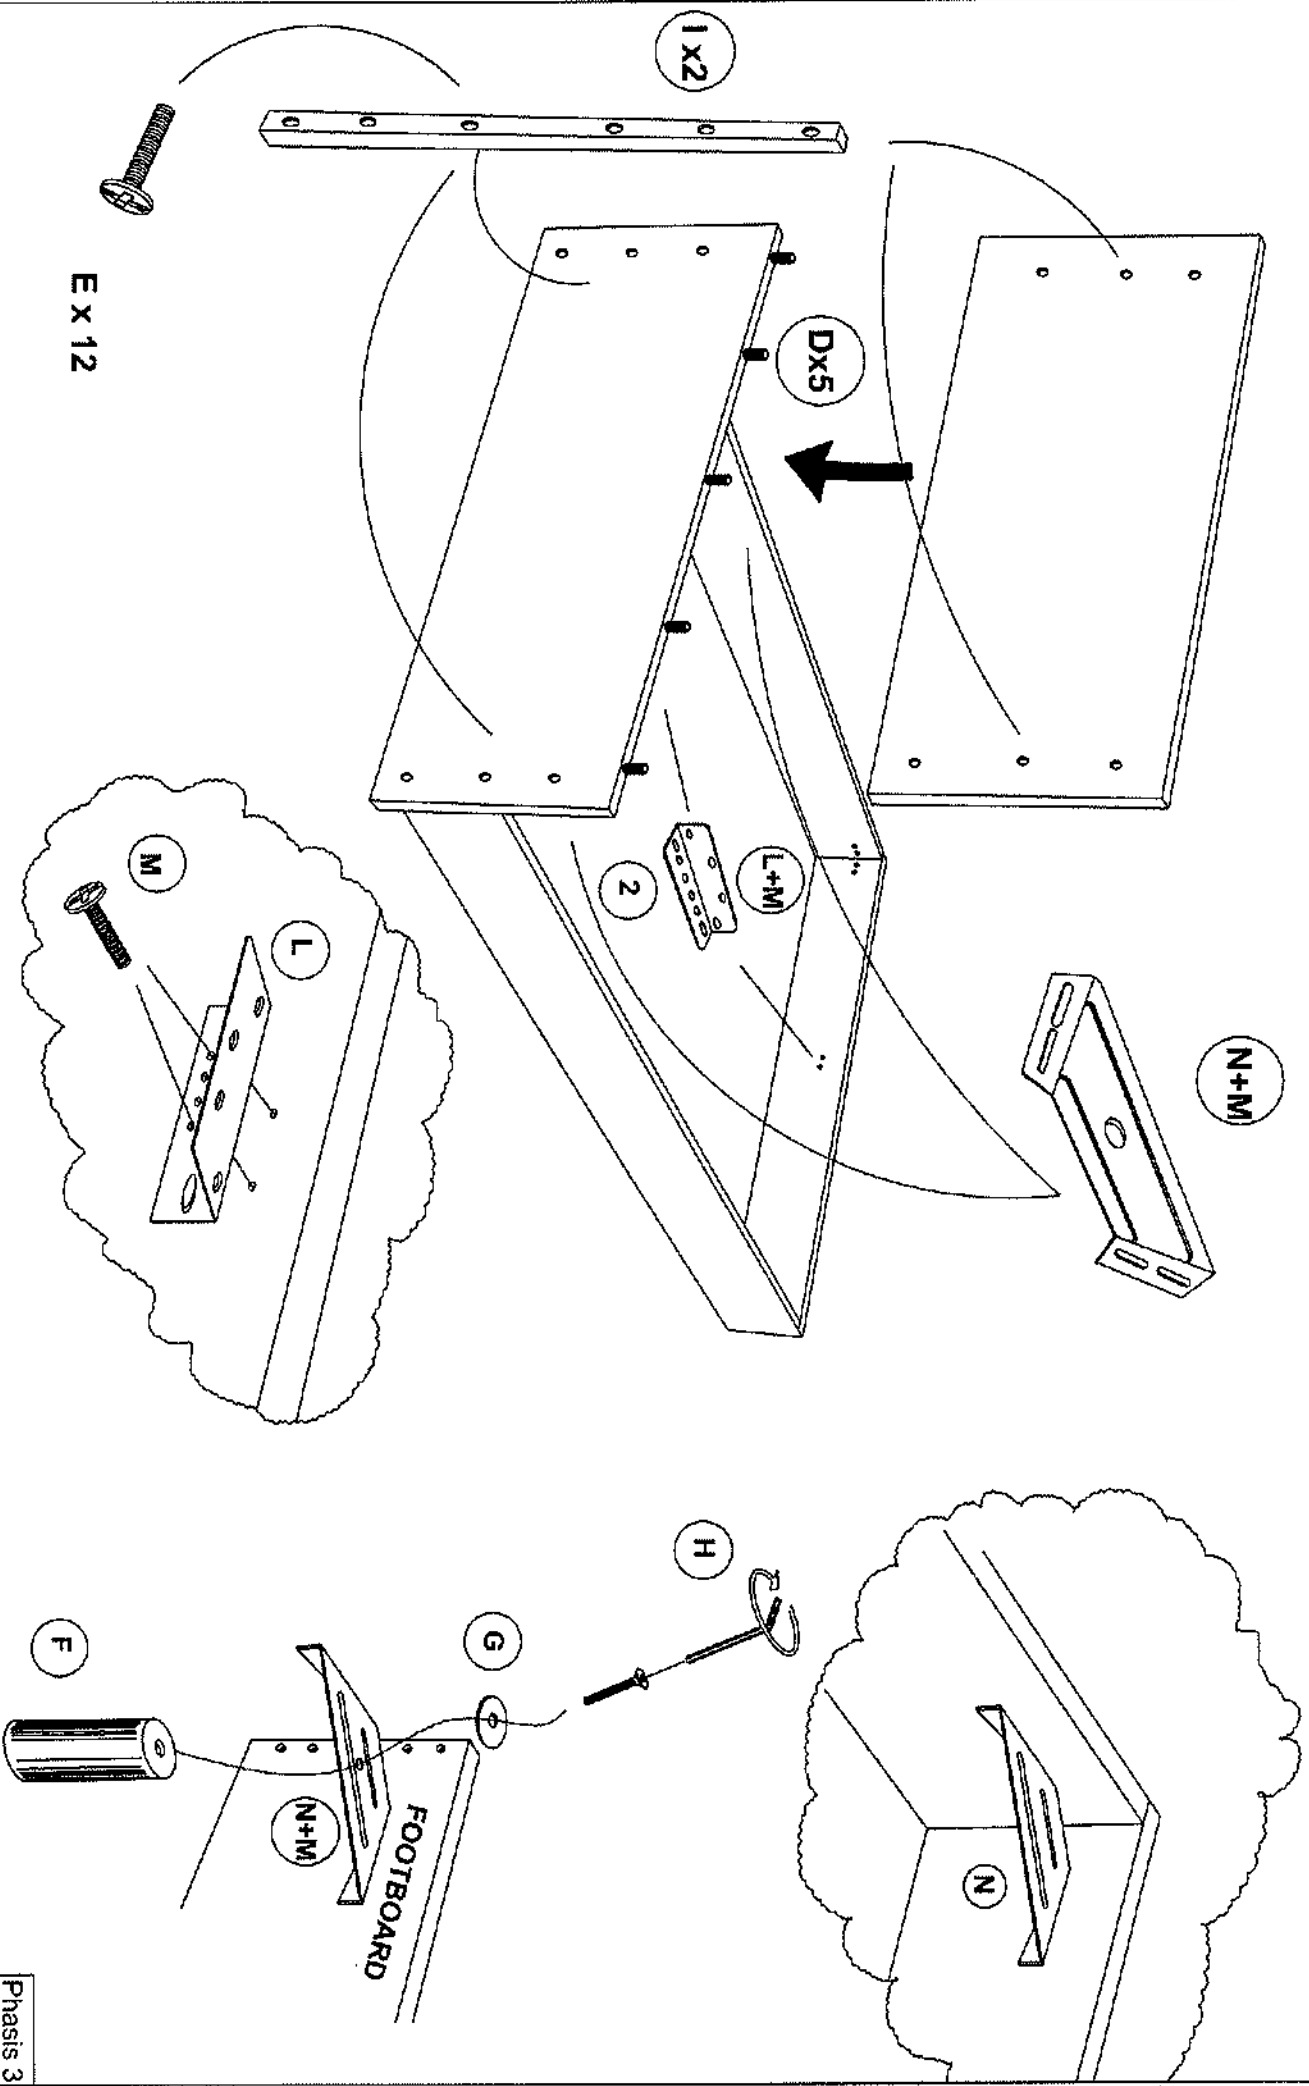

Assembling

BED

Mod. MARCELA

30 Min.

MADE IN ITALY

EX 12