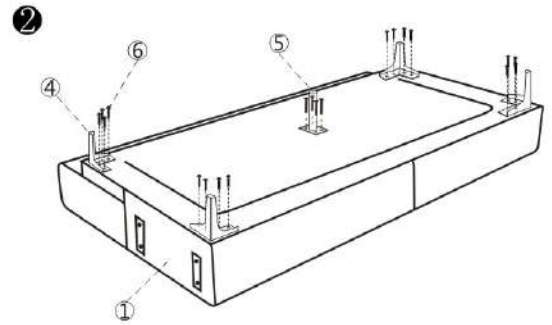

# ASSEMBLY INSTRUCTION

MODEL:MB-1365 (3 Seater)

Before you begin, Please follow Assembly Instruction carefully. Then follow them step by step

| HARDWARE LIST |       |
|---------------|-------|
| NO.           | QTY   |
| ①             | 1Pcs  |
| ②             | 1Pcs  |
| ③             | 1Pcs  |
| ④             | 4Pcs  |
| ⑤             | 1Pcs  |
| ⑥             | 20Pcs |

Screw size: 5\*40mm  
Leg material:chrome