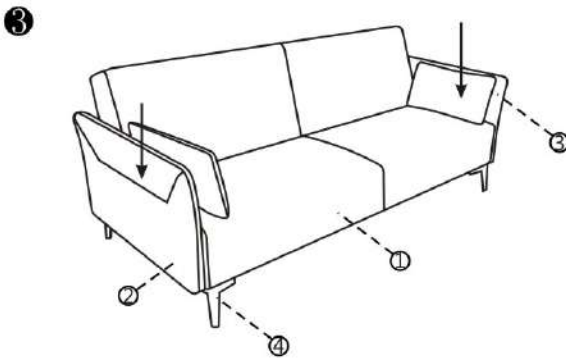

# ASSEMBLY INSTRUCTION

MODEL:MB-1365 (3 Seater)

Before you begin, Please follow Assembly Instruction carefully. Then follow them step by step

| HARDWARE LIST |       |
|---------------|-------|
| NO.           | QTY   |
| ①             | 1Pcs  |
| ②             | 1Pcs  |
| ③             | 1Pcs  |
| ④             | 4Pcs  |
| ⑤             | 1Pcs  |
| ⑥             | 20Pcs |

Screw size: 5\*40mm  
Leg material:chrome