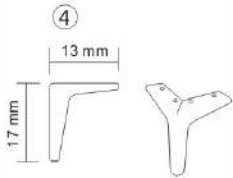

# ASSEMBLY INSTRUCTION

MODEL:MB-1365 (3 Seater)

Before you begin, Please follow Assembly Instruction carefully. Then follow them step by step

| HARDWARE LIST |       |
|---------------|-------|
| NO.           | QTY   |
| ①             | 1Pcs  |
| ②             | 1Pcs  |
| ③             | 1Pcs  |
| ④             | 4Pcs  |
| ⑤             | 1Pcs  |
| ⑥             | 20Pcs |

Screw size: 5\*40mm  
Leg material:chrome